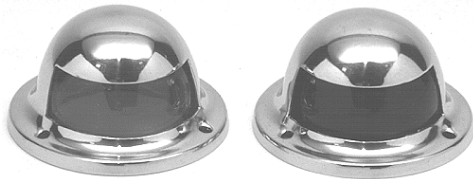

Navigation Sidelights

**Sea-DOG LED Navigation Lights**

LED Navigation Lights are approved for USCG 2 NM. Note: One pair includes one starboard (green) and one port (red) light.

ORDER NO.	PRICE
SDG 4000711	\$59.75

**Sea-DOG Stainless Steel Top Mount Side Lights**

ORDER NO.	ARC	LIGHT DIA.	HEIGHT	PRICE
SDG 4001651	10 PTS	2-1/4"	1-3/8"	\$31.70
SDG 4001611	Replacement Lens			\$6.95

**Sea-DOG Stainless Steel Flush Mount Side Lights**

**Bi-Color Combination Sidelight**

Horizontal Deck Mount—for use on boats up to 65.6 ft. (20 meters). Two-mile, 225° light visibility.

- Smooth contour prevents lines from snagging on housing
- Lens resin color (red/green) tuned to maximum sensitivity of the human eye for optimum visibility
- Single external stainless steel lock screw attaches cover to base, permits easy disassembly for servicing
- Stainless steel electrical contacts will not corrode
- Attaches directly to deck with concealed #10 fasteners—or to one of the Sidelight Snap-On Bases 3300 Series
- 7" hard wire leads for connection to 12 VDC power supply
- Includes 8-watt festoon bulb
- White base

**Side Mount Sidelights (Red and Green) – Stainless Steel**

Completely watertight: the polycarbonate lens encases the bulb and socket assembly and a gasket between the lens and base provides additional protection. Includes one 7.5 watt lamp.