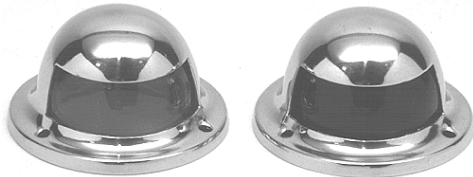

Navigation Sidelights

SEA-DOG LED Navigation Lights

LED Navigation Lights are approved for USCG 2 NM. Note: One pair includes one starboard (green) and one port (red) light.

ORDER NO.	PRICE
SDG 4000711	\$59.75

SEA-DOG Stainless Steel Top Mount Side Lights

ORDER NO.	ARC	LIGHT DIA.	HEIGHT	PRICE
SDG 4001651	10 PTS	2-1/4"	1-3/8"	\$28.95
SDG 4001611	Replacement Lens			\$6.95

SEA-DOG Stainless Steel Flush Mount Side Lights

Horizontal Deck Mount — for use on boats up to 65.6 ft. (20 meters). Two-mile, 225° light visibility.

- Smooth contour prevents lines from snagging on housing
- Lens resin color (red/green) tuned to maximum sensitivity of the human eye for optimum visibility
- Single external stainless steel lock screw attaches cover to base, permits easy disassembly for servicing
- Stainless steel electrical contacts will not corrode
- Attaches directly to deck with concealed #10 fasteners—or to one of the Sidelight Snap-On Bases 3300 Series
- 7" hard wire leads for connection to 12 VDC power supply
- Includes 8-watt festoon bulb
- White base

attwood Side Mount Sidelights (Red and Green) – Stainless Steel

Completely watertight: the polycarbonate lens encases the bulb and socket assembly and a gasket between the lens and base provides additional protection. Includes one 7.5 watt lamp.