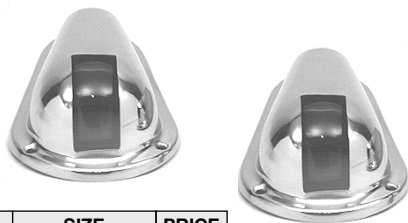

Navigation Sidelights

SEA-DOG LED Navigation Lights

LED Navigation Lights are approved for USCG 2 NM. Note: One pair includes one starboard (green) and one port (red) light.

ORDER NO.	PRICE
SDG 4000711	\$59.75

SEA-DOG Stainless Steel Top Mount Side Lights

ORDER NO.	ARC	LIGHT DIA.	HEIGHT	PRICE
SDG 4001651	10 PTS	2-1/4"	1-3/8"	\$28.95
SDG 4001611	Replacement Lens			\$6.95

SEA-DOG Stainless Steel Flush Mount Side Lights

ORDER NO.	ARC	SIZE	PRICE
SDG 4001801	10 PTS	7-3/4"x2-3/8"	\$52.25
SDG 4001811	Replacement Lens		\$6.95

NOTE: Lights have not been tested to International Standards.

SEA-DOG Stainless Steel Side Lights

ORDER NO.	ARC	SIZE	PRICE
SDG 4001701	10 PTS	4"x2-1/2"x1-1/2"	\$33.25
SDG 4001611	Replacement Lens		\$6.95

Horizontal Deck Mount — for use on boats up to 65.6 ft. (20 meters). Two-mile, 225° light visibility.

- Smooth contour prevents lines from snagging on housing
- Lens resin color (red/green) tuned to maximum sensitivity of the human eye for optimum visibility
- Single external stainless steel lock screw attaches cover to base, permits easy disassembly for servicing
- Stainless steel electrical contacts will not corrode
- Attaches directly to deck with concealed #10 fasteners—or to one of the Sidelight Snap-On Bases 3300 Series
- 7" hard wire leads for connection to 12 VDC power supply
- Includes 8-watt festoon bulb
- White base