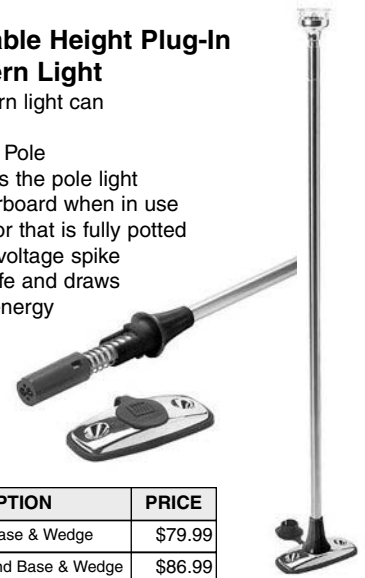

**12" 2-Pin Pole Light**

Certified for use on sail or power driven vessels under 12 meters (39.4 ft.) in length.

- Black plastic top
- 3/4" diameter anodized aluminum tube
- Requires 2-pin mounting base
- #PER 1045P00DP (sold separately)

**12" 3-Pin Pole Light**

Certified for use on power driven vessels under 20 meters (65.6 ft.) in length.

- Black plastic top
- 3/4" diameter anodized aluminum tube
- Deck illuminating utility light
- Stow-a-way plug-in type pole
- Requires 3-pin mounting base (sold separately)

**Stainless Steel Universal Bracket**

To mount running lights on deck.

ORDER NO.	PRICE
AQS 259026	\$15.95

**INNOVATIVE LIGHTING inc.** Adjustable Height Plug-In Led Stern Light

- The two mile telescopic plug-in stern light can manually be adjusted from 2' to 6'
- Durable Stainless Steel Telescopic Pole
- Spring loaded locking cam prevents the pole light from walking out and or falling overboard when in use
- Base has a built-in voltage regulator that is fully potted and protects the LED in case of a voltage spike
- Rated at 50,000 hours of service life and draws only .165 milliamps, or 2 watts of energy
- Requires 1-3/4" hole
- USCG certified
- Comes with mounting base
- LED adjustable pole light and clips for stowing

ORDER NO.	DESCRIPTION	PRICE
INN 51212007	Chrome Rect. Base & Wedge	\$79.99
INN 51212207	Stainless Steel Round Base & Wedge	\$86.99

**attwood** Stowaway Combination Light

One-mile combination light for powerboats under 12 meters (39.4 feet). Meets ABYC Standard A-16. 12 VDC, 6 CP (#90) lamp included. Base is predrilled with three countersunk holes for #10 screws. Overall height: 10". Zamak with Permaplate® finish.