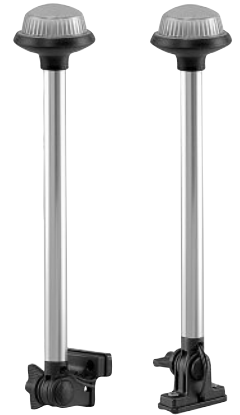

Vertical Mount

Horizontal Mount

ORDER NO.	DESCRIPTION	PRICE
PER 1634DP0CHR	Horiz. Mount	$34.95
PER 1637DP0CHR	Vert. Mount	$34.95

INNOVATIVE LIGHTING inc.

All-Round LED Pedestal Mount

- 12 Volt DC
- Single LED Configuration
- For Powerboats Under 20 Meters (65.6 Ft.)
- 50,000 Hours of Service Life
- Uses 3 Watts of Energy
- Transparent Lens and Frosted Globe
- Shock and Vibration Proof
- Equipped with Thin Shaft
- Fixed Mounting Base
- Compliant with USCG regulations