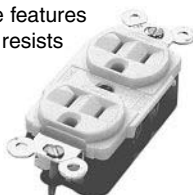

Caution: Ground fault receptacles should not be mounted in locations exposed to salt spray, nor in the engine room.

ORDER NO.	PRICE
HUB GFR5252MI	\$46.59

15 Amp 125 Volt

52CM62

Yellow duplex receptacle features a melamine body which resists damage in the event of overheating.

ORDER NO.	PRICE
HUB 52CM62	\$36.16

52CM69C

Yellow insulgrip connector body has a rugged nylon housing and a detachable cord grip.

ORDER NO.	PRICE
HUB 52CM69C	\$33.21

15 Amp 125 Volt Straight Blade 2-Pole 3-Wire
52CM66C