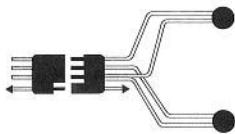

Wesbar

#7103 "Wishbone" Trailer Wiring Kit

Contains: 25' Wishbone trailer harness; 4' trunk connector; 2 blue wire taps; and 8 metal wire clips.

ORDER NO.	PRICE
WSB 7103	\$23.87

anderson

7 to 5-Way Harness Adapter

- 7-Way Round blade connector to 5-Way Flat pin connector.
- Easily adapts tow vehicle connector to trailer connector.
- Simply plug adapter into tow vehicle connector and plug in trailer connector.
- Full length plug shell ensures positive latching.
- Features non-corrosive nylon shell.

ORDER NO.	PRICE
AND V5415	\$10.25

anderson

5400 Series Split Harness

Split or "wishbone" type four conductor harness designed to split at trailer tongue and run down each side of trailer. Provides for easier installation of side marker lights as well as eliminating need for cross-over wire at rear lights. Polarized flat plugs with BIA standard color-coded wires meeting SAE J558a specification.

anderson

Trunk Connector

Four pole, flat plug trunk connector replacement with three 48 inch wires, one 12 inch ground wire.

ORDER NO.	PRICE
AND V5400B	\$6.40

anderson 5525 Split Trailer Harness Kit

- 25', split, five conductor harness.
- Designed to split at trailer tongue and run down each side of frame.
- Flat five-way plug.
- Includes trunk connector.
- Color-coded wire meets SAE J1128 specifications.
- Plug meets SAE J1239 specifications.