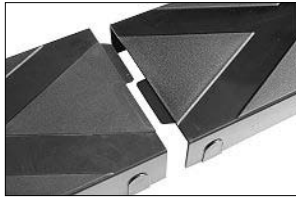

200 TRAILER ACCESSORIES

Bunk Guide On's

Self-centering bunk glide-on's with interlocking modular sections. Slide on or off with less effort. Easy to install. Fits various bunk board lengths. Ideal for all boats. Fits 2'x6'x8' standard bunk boards. Kit includes 8 ea. -2' sections and mounting hardware.

ORDER NO.	PRICE
TIE 86295	\$80.00

Bunk Boards

Heavy duty replacement bunk boards come in three sizes, 3 ft., 4 ft., and 5 ft. lengths. Black marine grade carpet provides a smooth surface for your boat to easily slide on or off. Sold in pairs.

ORDER NO.	SIZE	PRICE
TIE 86127	3 ft.	\$37.99
TIE 86128	4 ft.	\$41.98
TIE 86129	5 ft.	\$46.85

Bolster Brackets

Bolster brackets are designed to support bolster or bunk boards. Slotted for vertical adjustment and feature non-slip dimples to avoid movement and increase load capacity. Bolster brackets and swivel brackets skin packed in pairs, with bolts and nyloc nuts.

ORDER NO.	SIZE	SLOT	PRICE
TIE 81210	8"	2-3/4"	\$13.69
TIE 81215	10"	3-3/4"	\$16.75
TIE 81220	12"	4-3/4"	\$19.77

Bunk Slicks

1-3/4"x17" black bunk slicks bolt directly onto carpeted bunk boards. Fits 2 x 6 or 2 x 4 standard bunk boards. Slide on or off with less effort. Easy to Install. 8 pieces per package.