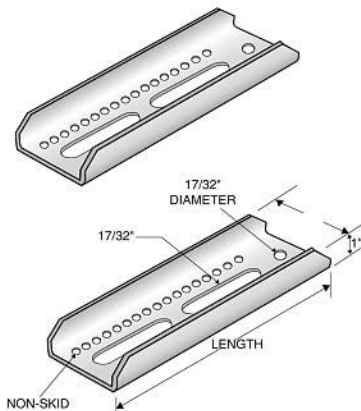

200 TRAILER ACCESSORIES

Bunk Guide On's

Self-centering bunk glide-on's with interlocking modular sections. Slide on or off with less effort. Easy to install. Fits various bunk board lengths. Ideal for all boats. Fits 2'x6'x8' standard bunk boards. Kit includes 8 ea. -2' sections and mounting hardware.

ORDER NO.	PRICE
TIE 86295	\$80.00

Bunk Boards

Heavy duty replacement bunk boards come in three sizes, 3 ft., 4 ft., and 5 ft. lengths. Black marine grade carpet provides a smooth surface for your boat to easily slide on or off. Sold in pairs.

ORDER NO.	SIZE	PRICE
TIE 86127	3 ft.	\$37.99
TIE 86128	4 ft.	\$41.98
TIE 86129	5 ft.	\$46.85

Bolster Brackets

Bolster brackets are designed to support bolster or bunk boards. Slotted for vertical adjustment and feature non-slip dimples to avoid movement and increase load capacity. Bolster brackets and swivel brackets skin packed in pairs, with bolts and nyloc nuts.

ORDER NO.	SIZE	SLOT	PRICE
TIE 81210	8"	2-3/4"	\$13.69
TIE 81215	10"	3-3/4"	\$16.75
TIE 81220	12"	4-3/4"	\$19.77

Bunk Slicks

1-3/4"x17" black bunk slicks bolt directly onto carpeted bunk boards. Fits 2 x 6 or 2 x 4 standard bunk boards. Slide on or off with less effort. Easy to Install. 8 pieces per package.