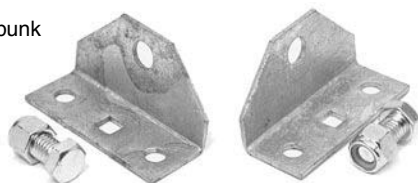

ORDER NO.	SIZE	PRICE
TIE 86127	3 ft.	\$37.99
TIE 86128	4 ft.	\$41.98
TIE 86129	5 ft.	\$46.85

Bolster Brackets

Bolster brackets are designed to support bolster or bunk boards. Slotted for vertical adjustment and feature non-slip dimples to avoid movement and increase load capacity. Bolster brackets and swivel brackets skin packed in pairs, with bolts and nyloc nuts.

ORDER NO.	SIZE	SLOT	PRICE
TIE 81210	8"	2-3/4"	\$13.69
TIE 81215	10"	3-3/4"	\$16.75
TIE 81220	12"	4-3/4"	\$19.77

Bunk Slicks

1-3/4"x17" black bunk slicks bolt directly onto carpeted bunk boards. Fits 2 x 6 or 2 x 4 standard bunk boards. Slide on or off with less effort. Easy to Install. 8 pieces per package.

ORDER NO.	PRICE
TIE 86170	\$32.30

Swivel Bracket

Use with adjustable bolster brackets for proper angle of bunk or bolster boards. Packed in pairs with 1/2" x 1" bolts and 1/2" Nyloc nuts.

ORDER NO.	PRICE
TIE 86160	\$5.06