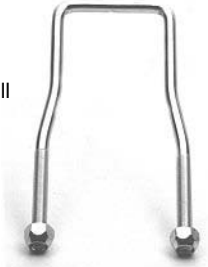

Heavy Duty Spare Tire Carrier

Hot Dipped galvanized spare tire carrier mounts securely on frame or tongue. Strong 7ga steel construction for extra strength. Holds 4 or 5 lug wheels and adjusts for frames up to 3" wide by 4" high. Side offset is 4-1/2" from frame with 5" rise for ground clearance. All mounting hardware is included.

ORDER NO.	PRICE
CES 27310G	\$43.22

Spare Tire Carrier with Lock

- Heavy 7/16" U-bolt secures tire on tongue or frame up to 3" wide
- Holds 4 or 5 lug wheels
- Will fit 8" thru 14" and most 15" wheels
- Adjustable threaded brackets will hold padlock for security
- Overall length 8-3/4", thread length 3", zinc-plated

ORDER NO.	PRICE
CES 27202	\$26.24

Spare Tire Carrier

- Fits 8", 9", 13", 14", 15" wheels with 4 or 5 lug rims
- Easy to install
- Includes lug nuts to secure wheel to frame.
- Heavy-duty 1/2" diameter construction
- Zinc-plated to resist corrosion

ORDER NO.	DESCRIPTION	PRICE
DUT 6220	Zinc-Plated	\$13.24

Spare Tire Carrier

This bracket extends the spare tire up and away from trailer and boat. Heavy-duty steel construction. Zinc-plated with TUFFPLATE® finish. Fits either 4 or 5 hole rim and trailer tongues up to 3" x 5". Maximum tire and wheel size 14". Complete with mounting hardware. 1 per carton.