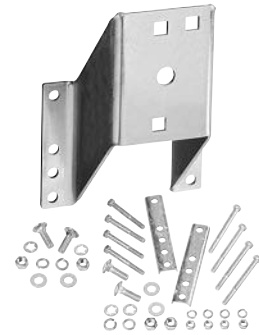

Heavy Duty and Super Duty Bolt-On Spare Tire Carriers

- One Piece Steel Construction
- Z-Max 600 hour Plating
- Supports Cable Locks
- All Mounting Hardware Included

Heavy Duty Spare Tire Carrier

- Accommodate 12" to 14" Spares
- Will work with 4 and 5 bolt rims
- Designed to mount on 2", 3" and 4" trailer frames

Super Duty Offset Spare Tire Carrier

- Accommodate 15" to 20" Spares
- Offset to clear boat hull
- Will work with 5, 6 and 8 bolt rims
- Designed to mount on 3", 4" and 5" trailer frames

ORDER NO.	DESCRIPTION	PRICE
FUL 581902	Heavy Duty Bolt-On	\$63.84
FUL 581903	Super Duty Offset Bolt-On	\$153.80

Heavy Duty Spare Tire Carrier

Hot Dipped galvanized spare tire carrier mounts securely on frame or tongue. Strong 7ga steel construction for extra strength. Holds 4 or 5 lug wheels and adjusts for frames up to 3" wide by 4" high. Side offset is 4-1/2" from frame with 5" rise for ground clearance. All mounting hardware is included.

ORDER NO.	PRICE
CES 27310G	\$43.22

Spare Tire Carrier with Lock

- Heavy 7/16" U-bolt secures tire on tongue or frame up to 3" wide
- Holds 4 or 5 lug wheels
- Will fit 8" thru 14" and most 15" wheels
- Adjustable threaded brackets will hold padlock for security
- Overall length 8-3/4", thread length 3", zinc-plated