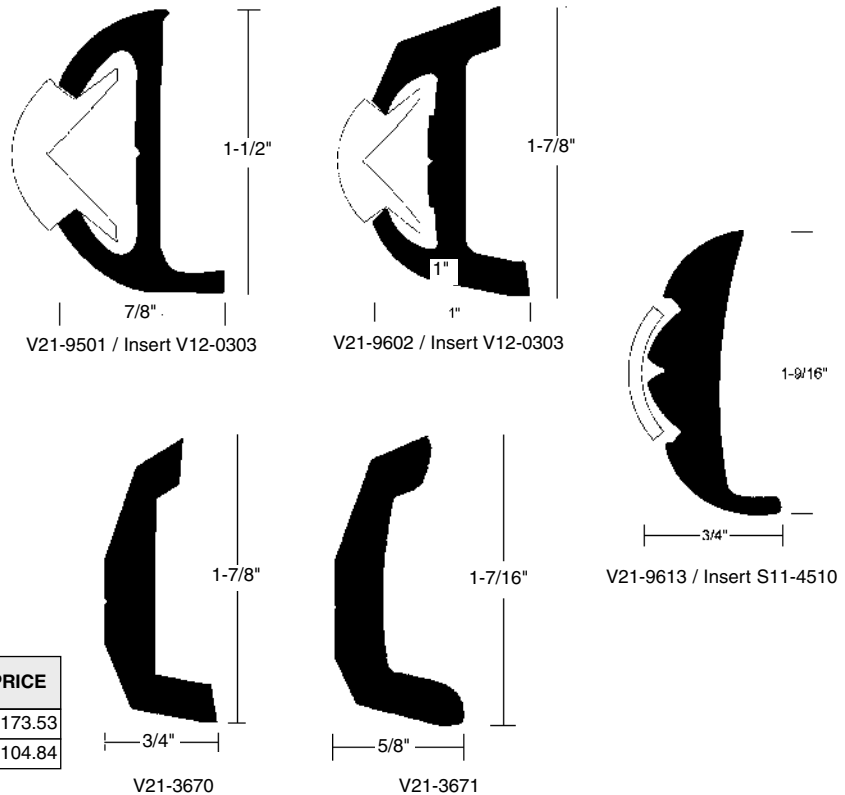

## Universal Rub Rail Kit – 30'

**Kit includes:**  
Semi-rigid rub rail, end caps, screws  
and installation guide.

V11-4135

ORDER NO.	HEIGHT	WIDTH	COLOR	PRICE
TAC V114135BKA303	1 7/8"	3/4"	Black	\$220.44

## Rigid Vinyl Rub Rail – 20' Length

ORDER NO.	HEIGHT	WIDTH	COLOR	PRICE
TAC V219613WHC20	1-9/16"	3/4"	White	\$63.20
TAC V219501WHC20	1-1/2"	7/8"	White	\$57.78
TAC V219602WHA20	1-7/8"	1"	White	\$100.25
TAC V213671WHA20D1	1-7/16"	5/8"	White	\$111.98
TAC V213670W20D1	1-7/8"	3/4"	White	\$152.20
TAC V213670	1-7/8"	3/4"	Black	\$152.20

\*Price is shown per length.

### Inserts for Rigid Rub Rail

ORDER NO.	FITS RUB RAIL	COLOR	FT. PER ROLL	PRICE
TAC V120303WHA701	V12-9501/V12-9602	White	70'	\$173.53
TAC V124144BKA50	V21-9678	Black	50'	\$104.84

\*Price is shown per length.