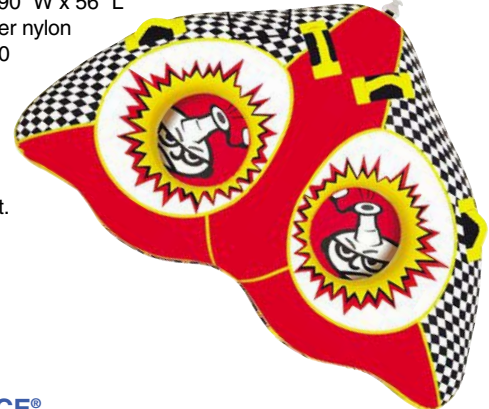

Enjoy a wild yet stable ride on WORLD INDUSTRIES' RUMBLE towable. This 71 x 71 in. (deflated) D-shaped deck tube is for 1, 2 or 3 riders. The inflated rails help riders stay in position when riding aggressively. The roomy deck has 6 strategically placed handles with neoprene knuckle guards. RUMBLE is equipped with a Kwik-Connect and Boston Valve for the ultimate in convenient tow rope hook-ups, inflation and deflation.

ORDER NO.	PRICE
KWK WIT4	\$287.35

**Turbo Blast™**

Turbo Blast is not only a head turner, it's one hot ride for 1 or 2 riders! Check out these features: 90" W x 56" L double-V design, 840 denier nylon cover with 2 floor drains, 30 gauge vinyl inner tube, inflated floors, Airhead Multi-Valve, 4 neoprene knuckle guards, deluxe tubular webbing-covered handles and Kwik-Connect.

ORDER NO.	PRICE
KWK AHTB1	\$168.00

**AIRHEAD® BIG SLICE®**

You'll really slice up the water with this 60" diameter (deflated) low profile towable! Peak performance is guaranteed with SLICE's topside neoprene panel, 4 nylon-wrapped handles and neoprene knuckle guards. The durable 30-gauge virgin PVC bladder is fully encased by a double-stitched nylon cover with a reinforced internal tow harness. SLICE is equipped with a super-convenient Kwik-Connect for easy hook-ups and a Boston valve for fast inflating and deflating. It's easy to climb onto SLICE from the water; it's tapered to only 6 in. high at the back. Designed for 1 or 2 riders.