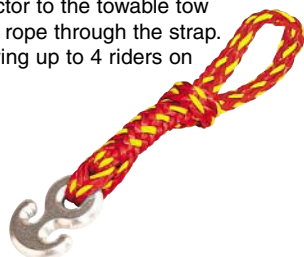

SPORTSSTUFF 4k Quick Connector

The 4K Quick Connector makes it easy to attach and detach tow ropes to towables. Simply attach the connector to the towable tow strap instead of having to thread a long tow rope through the strap. This heavy-duty connector is perfect for towing up to 4 riders on any tube with or without a Quick Connector.

- 4100 Pound Break Strength
- Aluminum Quick Connect Tow Point
- 12 Inch Length
- Minimum Stretch Design

ORDER NO.	PRICE
SPR 571655	$9.95