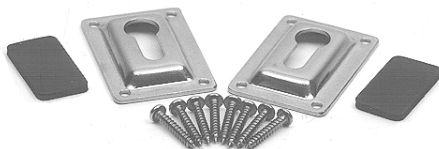

3 STEP - 36" HEIGHT - 15" WIDTH		
ORDER NO.	DESCRIPTION	PRICE
GAR 05037	7" Hooks	\$46.62
GAR 05031	11" Hooks	\$46.62
4 STEP, - 48" HEIGHT - 15" WIDTH		
GAR 05047	7" Hooks	\$53.64
GAR 05041	11" Hooks	\$53.64

Latch Type Ladders

Designed for small cruisers, runabouts or sailboats. Attaches easily with 1 pair of Model 76000 Shur-Loc catches provided. Durable 1" diameter aluminum tubing with comfortable and sturdy white traction molded plastic steps. Over rail Hooks allow mounting on gunwale.

ORDER NO.	DESCRIPTION	PRICE
GAR 10039	3 Step, 32"	\$162.77
GAR 10049	4 Step, 43"	\$167.55

**Shur-Loc Ladder
Catches**

Designed to mount on hull or deck for attaching EEz-In® latch type boarding ladders or cockpit steps. Allows for either permanent or temporary mounting. Made of sturdy stainless steel with unique self-locking design. 2 1/2" x 1 3/4" W. Pack 1 pr.

ORDER NO.	PRICE
GAR 76000	\$16.41

**DetMar Self-Stowing
Outboard Ladders**

The patented DetMar Stow-A-Weight Hinge is the component that makes these boarding ladders unique. No straps or line ties are needed. The lower portion of the ladder is simply raised, folded back and dropped into raised- locked position. To lower, the folded up section is slightly lifted and then swung back to down position. Load tested to one thousand pounds. Ladder construction is of 7/8" O.D. anodized aluminum.