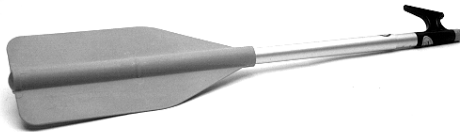

434 BOAT HOOKS

Telescoping Boat Hook

- Easy to grip and twist for length adjustment. Easy to stow.
- Telescopes from 3-1/2' to 8'.
 - High quality aluminum tubing with die cast aluminum head.

ORDER NO.	PRICE
ATT 118105	\$33.99

BECKSON

Hook-Mate Boat Hooks

- It Floats
- Light Weight
- Rust Proof
- Double Tube

HOOK-MATE® boat hook utilizes a double shaft construction; a full length structural aluminum shaft covered with a white vinyl cover for corrosion protection. All boat hooks are constructed to float, they won't sink if accidentally dropped overboard. Red handle and hook.

ORDER NO.	SIZE	CTN.	PRICE
BEC HM5	5'	10	\$36.25
BEC HM6	6'	10	\$42.00
BEC HMR		Hook End	\$11.00

Paddle – Boat Hook

Telescopes 32" to 5' 6". Constructed of rugged plastic material. Bright orange color.

ORDER NO.	PRICE
DAV 4372	\$41.99

CAVINESS

Telescopic Paddle with Boat Hook or T-Grip

These two-stage paddles are perfect for those who are limited on space, but desire a truly functional paddle. The high impact plastic blade and head are designed for an unbelievable amount of abuse.