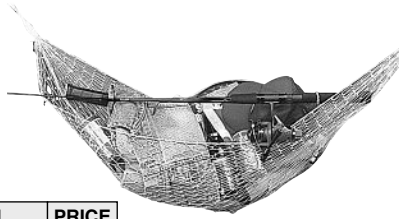

SEA-DOG

Nylon Gear Hammock
Length 60"

ORDER NO.	DESCRIPTION	PRICE
SDG 6711001	Hammock	\$7.95
SDG 6714601	SS Hammock Hooks	\$2.10

BoatMates[®]
MARINE

Cruisin' Caddy

This easy to mount organizer holds your favorite beverage, personal items, and even a couple of your favorite lures. Mounts either vertically, or on a flat surface. 12" x 4.4" x 3.5"

ORDER NO.	COLOR	PRICE
BMM 2131	White	\$10.39

BoatMates[®]
MARINE

Drink Holder Plus

This compact organizer holds your favorite beverage, a couple of lures, and has a place for pliers, sunglasses, etc. Mounts both vertically, and on a flat surface. 6" x 4" x 4"

ORDER NO.	COLOR	PRICE
BMM 2136	White	\$8.31

BoatMates[®] **Stainless Steel Folding Drink Holder**
MARINE

The Tournament Series™ folding drink holder is fabricated from 304 polished stainless steel for years of timeless good looks and functionality. The space saving folding design is also equipped with molded silicone fingers to adjust to the varying diameters of cans, cups, cozies and mugs. It also has a molded silicone "coaster" on the inside of the cover to reduce noise and to keep containers from sliding. Stainless steel mounting hardware is included, along with nylon sound dampening washers for positioning between the unit and the hull. Size: 4.5"L x 5"W x 1"D (folded)

ORDER NO.	PRICE
BMM 2211	\$34.49

BoatMates[®] **Trash Bagger**
MARINE

The perfect solution for keeping the cockpit or cabin ship shape, and trash out of the water. Easy to mount resin frame has a hinged cover to keep the contents from spilling out, and insects from creeping in. Quickly mounts on any smooth surface with three super suction cups, or can be permanently mounted with screws. Uses the typical kitchen trash bags. 11" x 6" x 4".