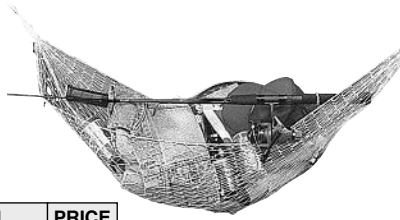

466 CABIN & GALLEY

SEAF-DOG

Nylon Gear Hammock
Length 60"

ORDER NO.	DESCRIPTION	PRICE
SDG 6711001	Hammock	\$7.95
SDG 6714601	SS Hammock Hooks	\$2.40

BoatMates[®] MARINE

Cruisin' Caddy

This easy to mount organizer holds your favorite beverage, personal items, and even a couple of your favorite lures. Mounts either vertically, or on a flat surface. 12" x 4.4" x 3.5"

ORDER NO.	COLOR	PRICE
BMM 2131	White	\$10.39

BoatMates[®] MARINE

Drink Holder Plus

This compact organizer holds your favorite beverage, a couple of lures, and has a place for pliers, sunglasses, etc. Mounts both vertically, and on a flat surface. 6" x 4" x 4"

ORDER NO.	COLOR	PRICE
BMM 2136	White	\$8.31

BoatMates[®] Stainless Steel Folding Drink Holder MARINE

The Tournament Series™ folding drink holder is fabricated from 304 polished stainless steel for years of timeless good looks and functionality. The space saving folding design is also equipped with molded silicone fingers to adjust to the varying diameters of cans, cups, cozies and mugs. It also has a molded silicone "coaster" on the inside of the cover to reduce noise and to keep containers from sliding. Stainless steel mounting hardware is included, along with nylon sound dampening washers for positioning between the unit and the hull. Size: 4.5"L x 5"W x 1"D (folded)

ORDER NO.	PRICE
BMM 2211	\$34.49

BoatMates[®] Trash Bagger MARINE

The perfect solution for keeping the cockpit or cabin ship shape, and trash out of the water. Easy to mount resin frame has a hinged cover to keep the contents from spilling out, and insects from creeping in. Quickly mounts on any smooth surface with three super suction cups, or can be permanently mounted with screws. Uses the typical kitchen trash bags. 11" x 6" x 4".