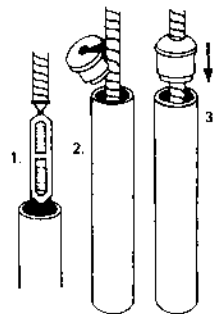

Spar-fly™

America's most popular wind Indicator, the SPAR-FLY combines needle bearing balance, high impact plastic, and marine grade metals for unsurpassed sensitivity and durability. Spoiler holes in the vane reduce lift and increase accuracy. The SPAR-FLY is unaffected by angle of heel. Comes equipped with both a top mount fitting and the new, quick release side mount. Easily seen from the deck because of its "V" shaped silhouette and bright red color. Weighs only 1.25 oz.

1311 Extra SPAR-FLY Vane

ORDER NO.	PRICE
DAV 1310	\$25.99
DAV 1311	\$7.99

Turnbuckle Boots with Caps

1. Unpin turnbuckle, then slip boot over turnbuckle
2. Spread cap and snap onto cable
3. Press cap into boot

NOTE: Cap can be cemented to boot for permanent assembly. Use Davis Turnbuckle Boot Cement. Lift for easy inspection & adjustment of turnbuckles.

ORDER NO.	BOOTS WITH CAPS BOOT SIZE	TURNBUCKLE SIZE	LOTS	PRICE
DAV 241	3/4" ID x 13" (19.1mm x 330mm)	Barrel	24	\$3.50
DAV 242	1-1/8" ID x 17" (28.6mm x 432mm)	3/8" (9.53mm)	24	\$4.60
DAV 243	1-1/2" ID x 20" (38.1mm x 508mm)	1/2" (12.7mm)	24	\$7.35
DAV 244	1-3/4" ID x 24" (44.5mm x 610mm)	5/8" (15.9mm)	12	\$9.99

All lengths six feet (1.8m)

ORDER NO.	CABLE SIZE	PRICE
DAV 253	5/32" (3.97mm)	\$1.95
DAV 254	3/16" (4.76mm)	\$2.25
DAV 255	1/4" (6.35mm)	\$2.45
DAV 256	5/16" (7.94mm)	\$3.00
DAV 257	3/8" (9.53mm)	\$3.45