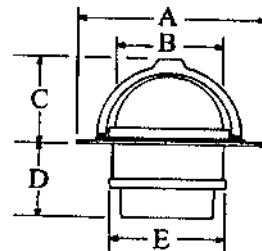

A149 Bulkhead Mount Front Reading

ORDER NO.	FINISH	BEARING LINES	PRICE
RUL A149	Black	0° - 45°	\$171.50

rule®

Danforth® Cruiser™ Compasses

Cruiser compasses are available with 3-5/8" apparent diameter, direct reading compass cards. They are designed for cruising class boats in the 18 to 30 foot range. All Cruiser compasses have crystal clear spherical acrylic domes and cross-bar compensators. Night illumination with red filter is built into the hood. Direct reading models have guaranteed no-spin compass cards.

Flush Mount

Mounting Hole 3-1/8".

Binnacle Mount

ORDER NO.	DESCRIPTION	PRICE
RUL A154	Flush Mount	\$105.37
RUL A152	Binnacle Mount	\$127.24

rule®

Danforth® Corsair® III Compasses

Features:

- Removable capsules for easy storage.
- Unique telescoping hood for full protection of the dome.
- LED night illumination.
- Cross-bar compensation.
- Black Finish.
- Traditional flat cards supported by jewel pivots.
- Telescoping hood.

- A 6"
- B 3 3/4"
- C 2 1/4"
- D 2 3/4"
- E 3 3/4"

ORDER NO.	PRICE
RUL C3993	\$222.97

RULC3993	Apparent Card Size	Card Degrees	Bearing Lines
	3 3/4" Flat	5°	0°, 45°, 180°