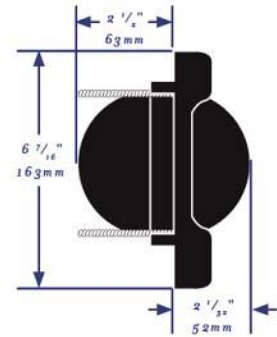

RITCHIE®

Venture Compass

The **Venture SR-2** is designed primarily for sailboats 16 ft. (4.88m) to 36 ft (10.68m) in length. Features Include:

- 3 3/4" CombiDial
- 12V green LED Night Lighting
- 4 5/8" to 4 13/16" mounting hole.
- Vertical Mounting Angle Through 40 Degrees.
- Clinometer (INC-45) included
- Steady Quick Lock-On Performance.
- Exclusive 5-Year Ritchie Warranty
- Protective Front & Back Covers are Included.

ORDER NO.	DESCRIPTION	PRICE
RIT FN201	Flush Mount	\$425.65

rule®

Danforth® Saturn® Compasses

The compact 3-3/4" apparent card diameter Saturn has basically all of the quality features found in the larger Galaxy and Gemini models. Saturn compasses are built with Danforth's exclusive guaranteed no-spin direct reading card graduated in 5° intervals, and are shaped to provide the best magnification and clarity. Fully gimbaled, and equipped with recessed compensators to prevent accidental movement once the compass has been compensated for deviation.

A149 Bulkhead Mount Front Reading

ORDER NO.	FINISH	BEARING LINES	PRICE
RUL A149	Black	0° - 45°	\$171.50

rule®

Danforth® Cruiser™ Compasses

Cruiser compasses are available with 3-5/8" apparent diameter, direct reading compass cards. They are designed for cruising class boats in the 18 to 30 foot range. All Cruiser compasses have crystal clear spherical acrylic domes and cross-bar compensators. Night illumination with red filter is built into the hood. Direct reading models have guaranteed no-spin compass cards.

- A 6"
- B 3 3/4"
- C 2 1/4"
- D 2 3/4"
- E 3 3/4"

ORDER NO.	PRICE
RUL C3993	\$222.97

RULC3993	Apparent Card Size	Card Degrees	Bearing Lines
	3 3/4" Flat	5°	0°, 45°, 180°