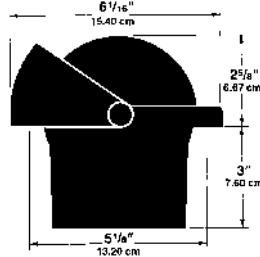

RITCHIE®

Venture Compass

The **Venture SR-2** is designed primarily for sailboats 16 ft. (4.88m) to 36 ft (10.68m) in length. Features Include:

- 3 3/4" CombiDial
- 12V green LED Night Lighting
- 4 5/8" to 4 13/16" mounting hole.
- Vertical Mounting Angle Through 40 Degrees.
- Clinometer (INC-45) included
- Steady Quick Lock-On Performance.
- Exclusive 5-Year Ritchie Warranty
- Protective Front & Back Covers are Included.

ORDER NO.	DESCRIPTION	PRICE
RIT FN201	Flush Mount	\$425.65

rule®

Danforth® Saturn® Compasses

The compact 3-3/4" apparent card diameter Saturn has basically all of the quality features found in the larger Galaxy and Gemini models. Saturn compasses are built with Danforth's exclusive guaranteed no-spin direct reading card graduated in 5° intervals, and are shaped to provide the best magnification and clarity. Fully gimbaled, and equipped with recessed compensators to prevent accidental movement once the compass has been compensated for deviation.

A149 Bulkhead Mount Front Reading

ORDER NO.	FINISH	BEARING LINES	PRICE
RUL A149	Black	0° - 45°	\$171.50

rule®

Danforth® Cruiser™ Compasses

Cruiser compasses are available with 3-5/8" apparent diameter, direct reading compass cards. They are designed for cruising class boats in the 18 to 30 foot range. All Cruiser compasses have crystal clear spherical acrylic domes and cross-bar compensators. Night illumination with red filter is built into the hood. Direct reading models have guaranteed no-spin compass cards.

- A 6"
- B 3 3/4"
- C 2 1/4"
- D 2 3/4"
- E 3 3/4"

ORDER NO.	PRICE
RUL C3993	\$222.97

RULC3993	Apparent Card Size	Card Degrees	Bearing Lines
	3 3/4" Flat	5°	0°, 45°, 180°