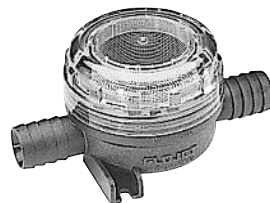

ORDER NO.	PRICE
ITT 343440000	\$66.85

Heavy-Duty Strainer

Full flow design, with long life, easy cleaning and corrosion resistant nylon bowl. Designed specifically to work in both fresh and salt water applications. 3/4" Female NPT ports 20 mesh screen.

Sink Drain with Strainer
Straight 2".

ORDER NO.	DESCRIPTION	PRICE
SDG 517415	Round Sink	\$89.95
SDG 5175251	Drain w/ Stopper	\$8.25

FLOJET

Pressure Switch Assemblies

ORDER NO.	SWITCH	PRICE
FLJ 02090104	F/4405-143	\$37.03
FLJ 02090118	F/04305	\$37.03

Check Valve

- Installs easily in a 3/4" mbing line
- Stops backflow
- Helps maintain pump prime

ORDER NO.	PRICE
RAR RCV	\$36.43

FLOJET

Strainers – Inline 40 Mesh Screen

Guardian™ Raw-Water Strainer

Protect your bait tank, livewell, washdown pump or heat exchanger from harmful debris! The new patented ultra flow design allows up to three times more straining capacity than other strainers on the market. The Shurflo Guardian™ Raw Water Strainer features an easy to mount, easy to clean design made from rugged UV & chemical resistant materials. This unique strainer can be opened and closed with only one hand.

ORDER NO.	INLET	OUTLET	PRICE
FLJ 01740000A	3/4" Barb	3/4" Barb	\$18.07
FLJ 01740014A	1/2" Male Quest Thread	Quad Port 90°	\$18.07
FLJ 01740004A	1/2" Male Quest Thread	1/2" Male Quest Thread	\$18.07

ORDER NO.	DESCRIPTION	PRICE
SHU 25312001	1/2" Barb with 50 mesh screen	\$31.95
SHU 25322001	3/4" Barb with 50 mesh screen	\$31.95