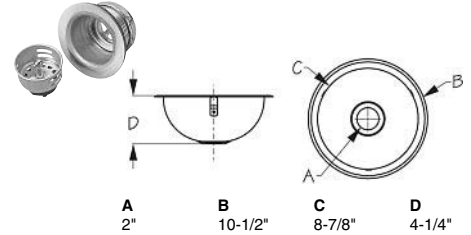

ORDER NO.	PRICE
ITT 363001000	\$53.95

In-Line Check Valve

- Prevents back-surge
- Fits 1/2" hose and threaded connectors

ORDER NO.	PRICE
SHU 340001	\$15.95

SEA-DOG

Round Sink

300 Series satin finish 16 ga. Stainless steel. Uses sink drain with strainer part number 5175251 sold separately.

Sink Drain with Strainer
Straight 2".

ORDER NO.	DESCRIPTION	PRICE
SDG 517415	Round Sink	\$89.95
SDG 5175251	Drain w/ Stopper	\$8.25

FLOJET

Pressure Switch Assemblies

ORDER NO.	SWITCH	PRICE
FLJ 02090104	F/4405-143	\$37.03
FLJ 02090118	F/04305	\$37.03

ORDER NO.	INLET	OUTLET	PRICE
FLJ 01740000A	3/4" Barb	3/4" Barb	\$18.07
FLJ 01740014A	1/2" Male Quest Thread	Quad Port 90°	\$18.07
FLJ 01740004A	1/2" Male Quest Thread	1/2" Male Quest Thread	\$18.07

ORDER NO.	DESCRIPTION	PRICE
SHU 25312001	1/2" Barb with 50 mesh screen	\$31.95
SHU 25322001	3/4" Barb with 50 mesh screen	\$31.95