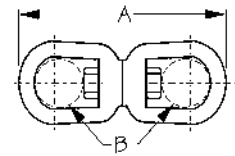

Sea-DOG Eye & Eye Swivel
Forged hot dipped galvanized

ORDER NO.	SIZE	A DIM.	B DIM.	WORKING LOAD (TONS)	PRICE
SDG 181106	1/4"	3-7/16"	11/16"	1/2	$6.95
SDG 181108	5/16"	4-1/4"	15/16"	3/4	$7.40
SDG 181110	3/8"	5"	1-1/8"	1	$9.25
SDG 181112	1/2"	6-1/2"	1-7/16"	1-1/2	$13.25
SDG 181116	5/8"	7-11/16"	1-9/16"	2	$16.95
SDG 181119	3/4"	8-7/8"	1-7/8"	4-3/4	$23.95