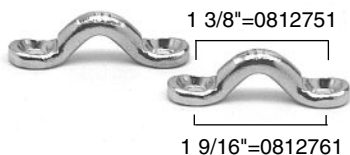

Fig. 1242-Die Cast Zinc Alloy - Chromium Plated

ORDER NO.	PRICE
PER 0562DP0STS	\$9.89
PER 1242DP0CHR	\$8.68

Sea-DOG

Pad Eyes

Stamped 304 Stainless

ORDER NO.	HEIGHT	INSIDE	EYE TO EYE	PRICE
SDG 0811011	7/16"	7/16"	1-1/8"	\$3.70
SDG 0811021	1/2"	9/16"	1-3/8"	\$4.70

Forged 304 Stainless

ORDER NO.	HEIGHT	INSIDE	EYE TO EYE	PRICE
SDG 0812001	5/16"	3/8"	1-3/8"	\$6.00

Die Cast Zinc Chrome Plated

ORDER NO.	HEIGHT	INSIDE	EYE TO EYE	PRICE
SDG 0812421	3/8"	1/2"	1-3/8"	\$4.25

Forged Bronze w/ Bronze Finish

ORDER NO.	HEIGHT	INSIDE	EYE TO EYE	PRICE
SDG 0812701	5/16"	3/8"	1-3/8"	\$3.50

Forged Bronze w/ Chrome Finish

ORDER NO.	HEIGHT	INSIDE	EYE TO EYE	PRICE
SDG 0812751	5/16"	3/8"	1-3/8"	\$4.00
SDG 0812761	3/8"	1/2"	1-9/16"	\$6.40

Sea-DOG

Swivel Bolt Snap Bronze

ORDER NO.	LENGTH	EYE	PRICE
SDG 136010	2-9/16"	3/8"	\$2.80
SDG 136012	2-11/16"	1/2"	\$2.80
SDG 1360161	3-1/8"	5/8"	\$4.45
SDG 1360211	3-1/4"	3/4"	\$4.50
SDG 1365901	3-5/16"	11/16"	\$5.90