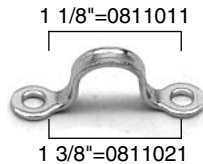

Baby Snap

Cast brass. Swivel eye.
Size of eye, inches 3/8
Length overall, inches 2-3/16

ORDER NO.	PRICE
KEY 334B	\$1.40

PERKO

Eye Straps

5 Pcs. per bag

Fig. 562-18-8 Stainless Steel

Length Overall Inches	I.D. Eye Inches
1-5/8	1/4
1-7/8	5/16

Fig. 1242-Die Cast Zinc Alloy - Chromium Plated

ORDER NO.	PRICE
PER 0562DP0STS	\$9.89
PER 1242DP0CHR	\$8.68

Sea-DOG

Pad Eyes

Stamped 304 Stainless

ORDER NO.	HEIGHT	INSIDE	EYE TO EYE	PRICE
SDG 0811011	7/16"	7/16"	1-1/8"	\$3.70
SDG 0811021	1/2"	9/16"	1-3/8"	\$4.70

Forged 304 Stainless

ORDER NO.	HEIGHT	INSIDE	EYE TO EYE	PRICE
SDG 0812001	5/16"	3/8"	1-3/8"	\$6.00

Die Cast Zinc Chrome Plated

ORDER NO.	HEIGHT	INSIDE	EYE TO EYE	PRICE
SDG 0812421	3/8"	1/2"	1-3/8"	\$4.25

Trigger Snap

Burnished bronze.

Swivel eye.	
Sizes of eye,	3/8" round
Length overall,	2-3/8"
Ring size snap	3/8"
Opening, inches	

ORDER NO.	PRICE
KEY 5013B38	\$2.56

Sea-DOG

Trigger Snap

Die cast manganese bronze.
Length – 2-9/16"
Eye – 1/2"
Opening – 1/2"