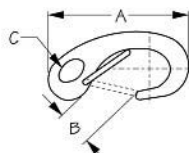

ORDER NO.	STOCK	LENGTH	EYE DIA.	PRICE
SDG 1501051	3/8"	4"	7/16"	\$12.45
SDG 1501251	7/16"	4-3/4"	9/16"	\$17.45

SEff-DOG
Stainless Steel Snap Hook
with Eye Insert

ORDER NO.	STOCK DIA.	LENGTH	EYE	BREAKING STRENGTH	PRICE
SDG 1515651	1/4"	2-3/8"	1/4"	700	\$3.35
SDG 1515851	5/16"	3-1/4"	3/8"	1,400	\$6.15
SDG 1516051	3/8"	4"	7/16"	2,000	\$9.75

SEff-DOG
Stainless Steel Snap
Hook with Eye Insert

ORDER NO.	STOCK DIA.	LENGTH	EYE DIA.	BREAKING STRENGTH	CTN.	PRICE
SDG 151105	3/8"	4"	7/16"	2,000	10	\$30.95

SEff-DOG
Stainless Pelican Hook

ORDER NO.	LENGTH	EYE	STD PACK	PRICE
SDG 1897851	4"	1/2"x3/8"	10	\$13.00

SEff-DOG
Spring Gate Snap Hook
Investment Cast 316 Stainless

ORDER NO.	A	B	C	PRICE
SDG 1542501	2"	7/16"	1/4"	\$5.25

SEff-DOG
Mild Steel Spring Hook
Electrogalvanized Steel

ORDER NO.	HOOK	LENGTH	EYE	BREAKING	PRICE
SDG 1556301	13/16"	4-1/4"	1/2"	1,200	\$1.85