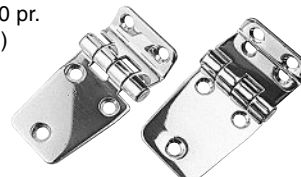

Sea-DOG
Fiberglass Nylon Butt Hinge

Std. Pack 10 pr.

(2 Per Card)

ORDER NO.	LENGTH	WIDTH	COLOR	PRICE
SDG 2025801	1-1/2"	1-3/8"	Black	\$4.10
SDG 2025811	1-1/2"	1-3/8"	White	\$4.50

Sea-DOG
Stainless Steel Hatch Hinge

Std. Pack 10 ea. (Sold Each)

ORDER NO.	LENGTH	WIDTH	PRICE
SDG 2052801	2-3/4"	3"	\$21.95

PERKO
Table Leg Fasteners

Brass. For Fastening Table Leg To Deck.
 Pkg.-5 (Sold Each)

ORDER NO.	LENGTH ANGLE	WIDTH	PRICE
PER 0719DP0CHR	1-3/8"	1"	\$36.68

Sea-DOG
Chrome Brass Hatch Hinge

Std. Pack 10 ea. (Sold Each)

ORDER NO.	LENGTH	WIDTH	PRICE
SDG 2042801	2-3/4"	3"	\$16.95

Sea-DOG
Stainless Steel Short Side Offset Hinge

Std. Pack 10 pr. (2 Per Card)

ORDER NO.	LENGTH	WIDTH	PRICE
SDG 2015701	2-1/2"	1-1/2"	\$9.00

Sea-DOG
Stainless Steel Door Hinge

Std. Pack 10 pr. (2 Per Card)

ORDER NO.	LENGTH	WIDTH	PRICE
SDG 2053101	2-1/4"	1-1/2"	\$17.20