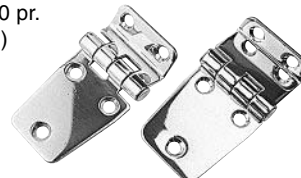

SEAL-DOG

Fiberglass Nylon Butt Hinge

Std. Pack 10 pr. (2 Per Card)

ORDER NO.	LENGTH	WIDTH	COLOR	PRICE
SDG 2025801	1-1/2"	1-3/8"	Black	\$4.10
SDG 2025811	1-1/2"	1-3/8"	White	\$4.50

SEAL-DOG

Stainless Steel Hatch Hinge

Std. Pack 10 ea. (Sold Each)

ORDER NO.	LENGTH	WIDTH	PRICE
SDG 2052801	2-3/4"	3"	\$24.95

PERKO

Table Leg Fasteners

Brass, For Fastening Table Leg To Deck.
Pkg.-5 (Sold Each)

ORDER NO.	LENGTH ANGLE	WIDTH	PRICE
PER 0719DP0CHR	1-3/8"	1"	\$42.74

SEAL-DOG

Chrome Brass Hatch Hinge

Std. Pack 10 ea. (Sold Each)

ORDER NO.	LENGTH	WIDTH	PRICE
SDG 2042801	2-3/4"	3"	\$20.95

SEAL-DOG

Stainless Steel Short Side Offset Hinge

Std. Pack 10 pr. (2 Per Card)

ORDER NO.	LENGTH	WIDTH	PRICE
SDG 2015701	2-1/2"	1-1/2"	\$9.80

SEAL-DOG

Stainless Steel Door Hinge

Std. Pack 10 pr. (2 Per Card)

ORDER NO.	LENGTH	WIDTH	PRICE
SDG 2053101	2-1/4"	1-1/2"	\$18.40