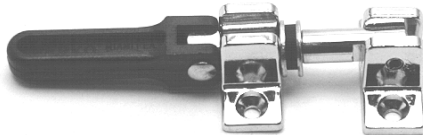

PERKO

**Anti-Rattle Door or Hatch
Pressure Cast Bronze – Chromium Plated**

Has 1/4" hole in lever for padlock. Pkg. 5 Sold Each.

Dimensions Base Inches	Clearance Padlock Inches
2-3/4x1-3/4	1/4

ORDER NO.	PRICE
PER 1108DP0CHR	\$63.34

PERKO

**Windshield Keeper or Hatch Fastener
Chrome Plated Bronze**

Sold Each.

Length Bolt Inches	Dimensions Bracket Inches	Dimensions Keeper Inches
1-1/2	1-9/16x1	1-7/8x7/8

ORDER NO.	PRICE
PER 0967DP0CHR	\$61.16

PERKO

**Windshield Keeper or Hatch Fastener
Chrome Plated Brass and Zinc, with Black Plastic Handle**

Pkg. 5. Sold Each.

Dimensions
Base
Inches
1-1/2 x 5/8

ORDER NO.	PRICE
PER 0769DP0CHR	\$42.42

Utility Latch

Easy to install latch for hatches, windows, doors and other applications. Rugged nylon complete with mounting screws. 1 pair per card.

ORDER NO.	PRICE
TAY 551	\$19.58

PERKO

Hatch Hold-Down Clamps

Pressure Cast Bronze – Polished Chromium-Plated