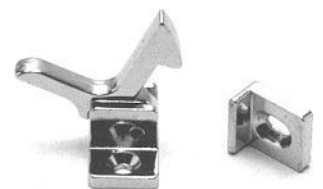

ORDER NO.	PRICE
TIM 29211	\$30.73

Flexible T-Handle Draw Latches

Rubber T-Handle is UV resistant for long life and ease of use. For a multitude of uses on boats and RV's. Hold down brackets are reinforced nylon. Can be mounted vertically or horizontally.

ORDER NO.	PRICE
TIM 29214	\$21.19

T-Handle Draw Latches With Reverse Keeper

Rubber T-Handle is UV resistant for long life and ease of use. For a multitude of uses on boats and RVs. Hold down brackets are all stainless steel. Can be mounted vertically or horizontally.

ORDER NO.	SIZE	PRICE
TIM 29215	3"	\$21.19
TIM 29213	4"	\$23.29

Sea-DOG

Brass Chrome-Plated Stud Catches

With Stainless Ball & Spring

ORDER NO.	LENGTH	FASTENER	PACK	PRICE
SDG 2228221	1-15/16"	#4 FH	10 pr	\$6.00

PERKO

Elbow Catches

Die cast zinc alloy chromium-plated

Pkg. 10. 1 per card.

ORDER NO.	DIMENSIONS INCHES	PRICE
PER 1056DP0CHR	1-1/8x9/16	\$14.46