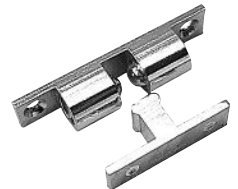

ORDER NO.	PRICE
TIM 29211	\$30.73

Flexible T-Handle Draw Latches

Rubber T-Handle is UV resistant for long life and ease of use. For a multitude of uses on boats and RV's. Hold down brackets are reinforced nylon. Can be mounted vertically or horizontally.

ORDER NO.	PRICE
TIM 29214	\$21.19

T-Handle Draw Latches With Reverse Keeper

Rubber T-Handle is UV resistant for long life and ease of use. For a multitude of uses on boats and RVs. Hold down brackets are all stainless steel. Can be mounted vertically or horizontally.

ORDER NO.	SIZE	PRICE
TIM 29215	3"	\$21.19
TIM 29213	4"	\$23.29

Sea-DOG

Brass Chrome-Plated Stud Catches

With Stainless Ball & Spring

ORDER NO.	LENGTH	FASTENER	PACK	PRICE
SDG 2228221	1-15/16"	#4 FH	10 pr	\$6.00

PERKO

Elbow Catches

Die cast zinc alloy chromium-plated

Pkg. 10. 1 per card.

ORDER NO.	DIMENSIONS INCHES	PRICE
PER 1056DP0CHR	1-1/8x9/16	\$14.46