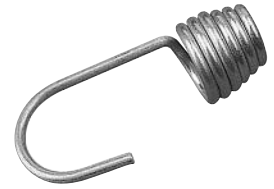

Sea-DOG Nylon Shock Cord Clip

ORDER NO.	FITS	EYE	STD.	PACK	PRICE
SDG 6520601	1/4"	7/16"	White	10 pr.	\$2.20
SDG 6520801	5/16"	9/16"	White	10 pr.	\$2.40
SDG 652100	3/8"	3/4"	White	10 ea	\$1.60

Sea-DOG Shock Cord Hooks and Crimps

Formed 304 stainless

ORDER NO.	SIZE	PACK	PRICE
SDG 6570601	1/4"	2	\$2.95
SDG 6570801	5/16"	2	\$3.95
SDG 6571001	3/8"	2	\$4.95

Sea-DOG Elastic Shock Cords

STD. PACK 10 ea.

ORDER NO.	LENGTH	DIA.	PRICE
SDG 6501201	12"	5/16"	\$1.05
SDG 6501801	18"	11/32"	\$1.75
SDG 6502401	24"	3/8"	\$2.05
SDG 6503001	30"	3/8"	\$2.35
SDG 6503601	36"	3/8"	\$2.65

Sea-DOG Stainless Steel Elastic Shock Cords

STD. PACK 10 ea.

ORDER NO.	LENGTH	DIA.	PRICE
SDG 6511801	18"	3/8"	\$6.05
SDG 6512401	24"	3/8"	\$6.50
SDG 6513001	30"	3/8"	\$6.85
SDG 6513601	36"	3/8"	\$7.25
SDG 6514001	40"	3/8"	\$7.65

Elastic Shock Cord

Nylon covered, strong, resilient elastic cord in handy 50' and 300' reels.

50' Reels

ORDER NO.	DIA.	PRICE
MES 939050	3/16"	\$9.97
MES 940050	1/4"	\$12.00
MES 941050	5/16"	\$21.22
MES 942050	3/8"	\$32.05
MES 943050	1/2"	\$55.66