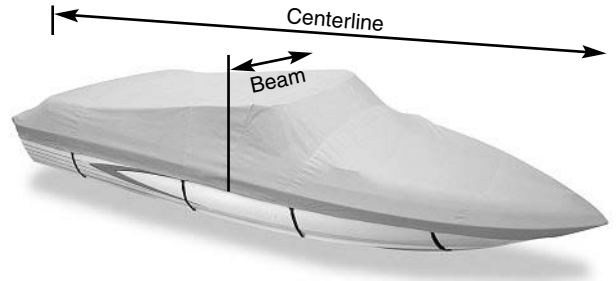

CARVER STYLED-TO-FIT BOAT COVERS

Poly Guard Boat Covers

8 oz. 600 denier solution dyed polyester. Color: Haze Grey. Strong and durable 600 x 600 denier solution dyed polyester is our best Poly Guard yet! Fabric produced with solution dyed yarn means, simply, that the fiber is dyed when in liquid form, before the lard is extruded. The color actually becomes inherent to the fiber. This is particularly beneficial for products that are used in intense sunlight and harsh weather conditions because the fabric is extremely strong and durable, and highly resistant to fading. Highly water repellent, highly mildew and UV resistant, excellent resistance to tearing. Won't scratch or shrink. Suitable for trailering when properly tied down. 5-year warranty.

V-HULL RUNABOUT (INCLUDING EURO-STYLE) WITH WINDSHIELDS AND BOW RAILS.

V-HULL, LOW PROFILE CUDDY CABIN WITH WINDSHIELDS AND BOW RAILS.

CENTERLINE LENGTH	BEAM WIDTH	OUTBOARD MOTOR ORDER NO.	PRICE	STERNDRIVE ORDER NO.	PRICE
15'6"	80"	CAR 77015P10	\$229.60		
16'6"	86"	CAR 77016P10	\$252.03		
17'6"	90"	CAR 77017P10	\$268.80	CAR 77117P10	\$268.80
18'6"	96"	CAR 77018P10	\$288.43	CAR 77118P10	\$288.43
19'6"	96"	CAR 77019P10	\$302.43	CAR 77119P10	\$302.43
20'6"	102"	CAR 77020P10	\$354.26	CAR 77120P10	\$354.26
21'6"	102"			CAR 77121P10	\$385.06