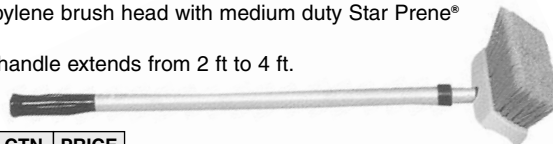

ORDER NO.	CTN.	PRICE
SBC 40013	12	\$19.30

- High density stiff corrugated Star Prene® fibers quickly break down heavy dirt and stains.
- Great for non-skid and textured surfaces.
- Will fit all Extend-A-Brush handles.

ORDER NO.	CTN.	PRICE
SBC 40010	12	\$19.30

- Has medium duty high density Star Prene® fibers for all around cleaning of soiled and stained surfaces.
- Will fit all Extend-A-Brush handle.

ORDER NO.	CTN.	PRICE
SBC 40011	12	\$19.30

### Star brite Marine Deck Brush

**IT FLOATS!**

- 8" polypropylene brush head with medium duty Star Prene® bristles
- Aluminum handle extends from 2 ft to 4 ft.

ORDER NO.	CTN.	PRICE
SBC 40097	6	\$47.70