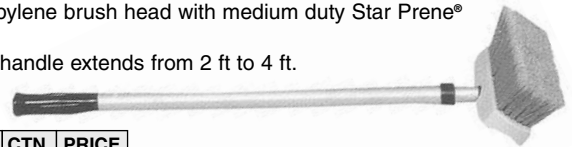

ORDER NO.	CTN.	PRICE
SBC 40013	12	\$21.05

- High density stiff corrugated Star Prene® fibers quickly break down heavy dirt and stains.
- Great for non-skid and textured surfaces.
- Will fit all Extend-A-Brush handles.

ORDER NO.	CTN.	PRICE
SBC 40010	12	\$21.05

- Has medium duty high density Star Prene® fibers for all around cleaning of soiled and stained surfaces.
- Will fit all Extend-A-Brush handle.

ORDER NO.	CTN.	PRICE
SBC 40011	12	\$21.05

Starbrite Marine Deck Brush

IT FLOATS!

- 8" polypropylene brush head with medium duty Star Prene® bristles
- Aluminum handle extends from 2 ft to 4 ft.

ORDER NO.	CTN.	PRICE
SBC 40097	6	\$51.99

Starbrite Brush & Handle Combo

This handle is low on price, but big on performance. Strong inner core construction with durable plastic coating for corrosion resistance. Comes with nylon screw thread end. Brush head is made from polypropylene which is impervious to sun, salt and chemicals — will not split and warp like wood brush heads. Medium Star Prene® fibers provide durability and performance for all around cleaning.