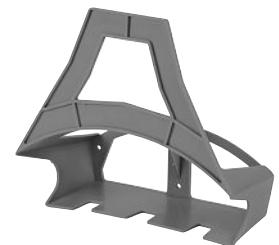

ORDER NO.	PRICE
GIL 8015	$4.19